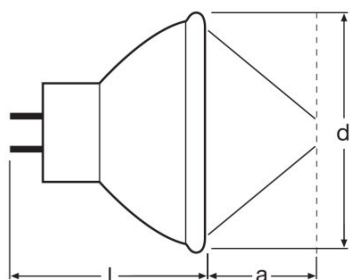

Product datasheet

Technical data

Electrical data

Nominal wattage	100.00 W
Nominal voltage	12.0 V

Photometrical data

Color temperature	3000 K
-------------------	--------

Light technical data

Focal length	32.0 mm
--------------	---------

Dimensions & weight

Diameter	51.0 mm
Length	42.0 mm

Lifespan

Lifespan	1500 h
----------	--------

Additional product data

Coating	Dichroic
Base (standard designation)	GZ6.35

Capabilities

Burning position	s120
------------------	------